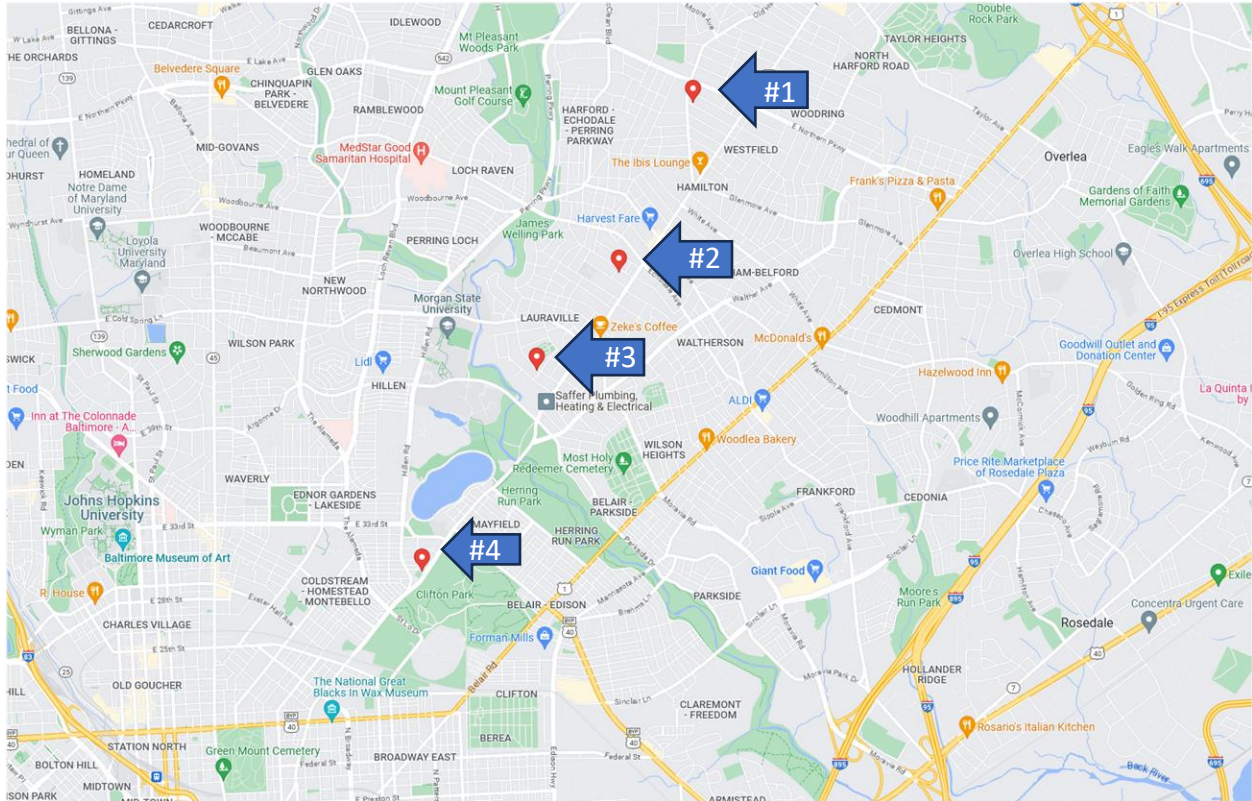

#1: 2802 Pinewood, 21214

#2: 2901 Strathmore, 21214

#3: 2831 Montebello, 21214

#4: 2926 Harford, 21218

Area Statistics within 3 Mile Average Per 2020 Census

- Total Population: 226,176
- Average Age 55+: 44.5%

Call Cheryl Sadera

410 688 1348
Seller's Exclusive Agent

BenFrederick.com
410-235-9500

Information presented is believed accurate & from reliable sources; however, Owner, Ben Frederick Realty, Inc. nor any of its agents make any warranties or representations regarding this information, the Property, its physical condition, any of its components, nor its financial performance.