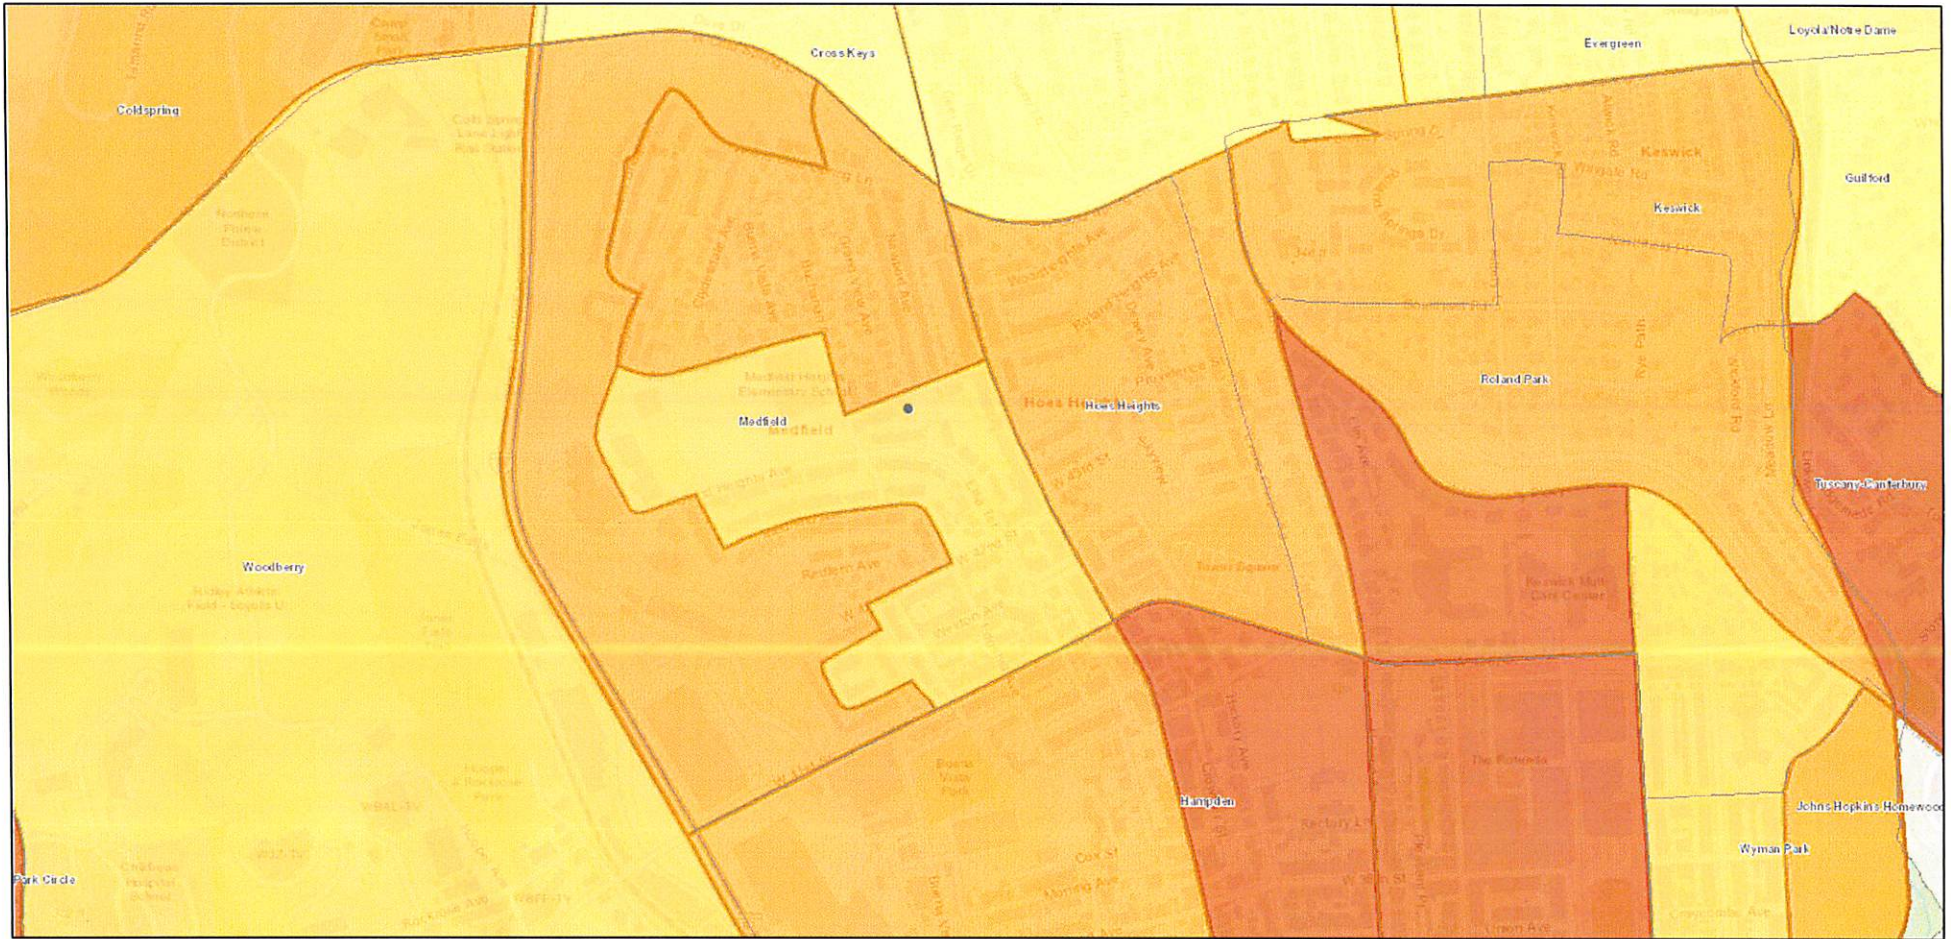

# ArcGIS Map

3/17/2021, 2:01:38 PM

City of Baltimore, Baltimore County Government, VITA, Esri, HERE, Garmin, INCREMENT P, Intermap, USGS, METI/NASA, EPA, USDA

# ArcGIS Map

3/17/2021, 2:01:58 PM

City of Baltimore, Baltimore County Government, VITA, Esri, HERE, Garmin, INCREMENT P, Intermap, USGS, METI/NASA, EPA, USDA