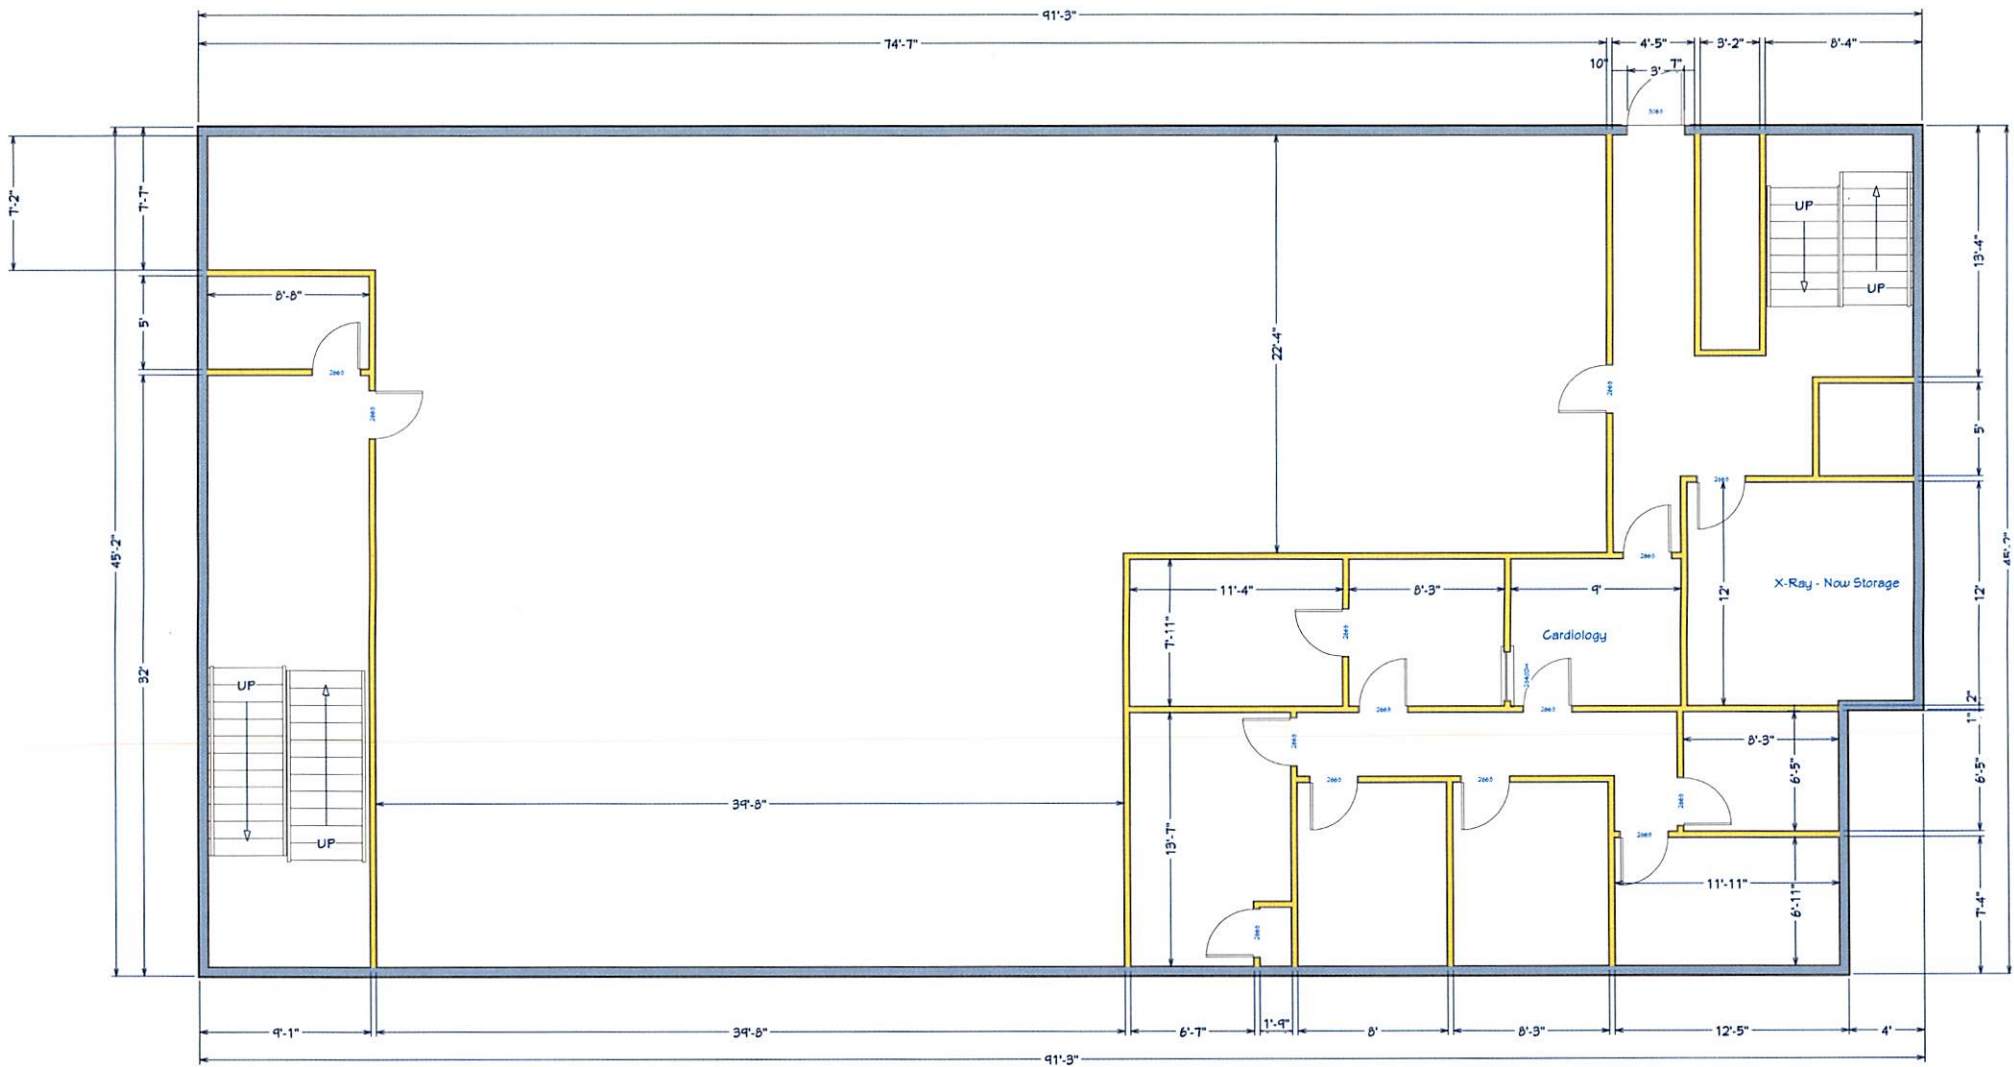

LIVING AREA 6918 Ridge Building #1 Ground Floor
1708 SQ FT

6918 RIDGE RD BUILDING #1 SECOND FLOOR
1708 SQ FT

6918 RIDGE RD BUILDING #2 GROUND FLOOR
4069 SQ FT

6918 RIDGE RD BUILDING #2 SECOND FLOOR
4064 SQ FT