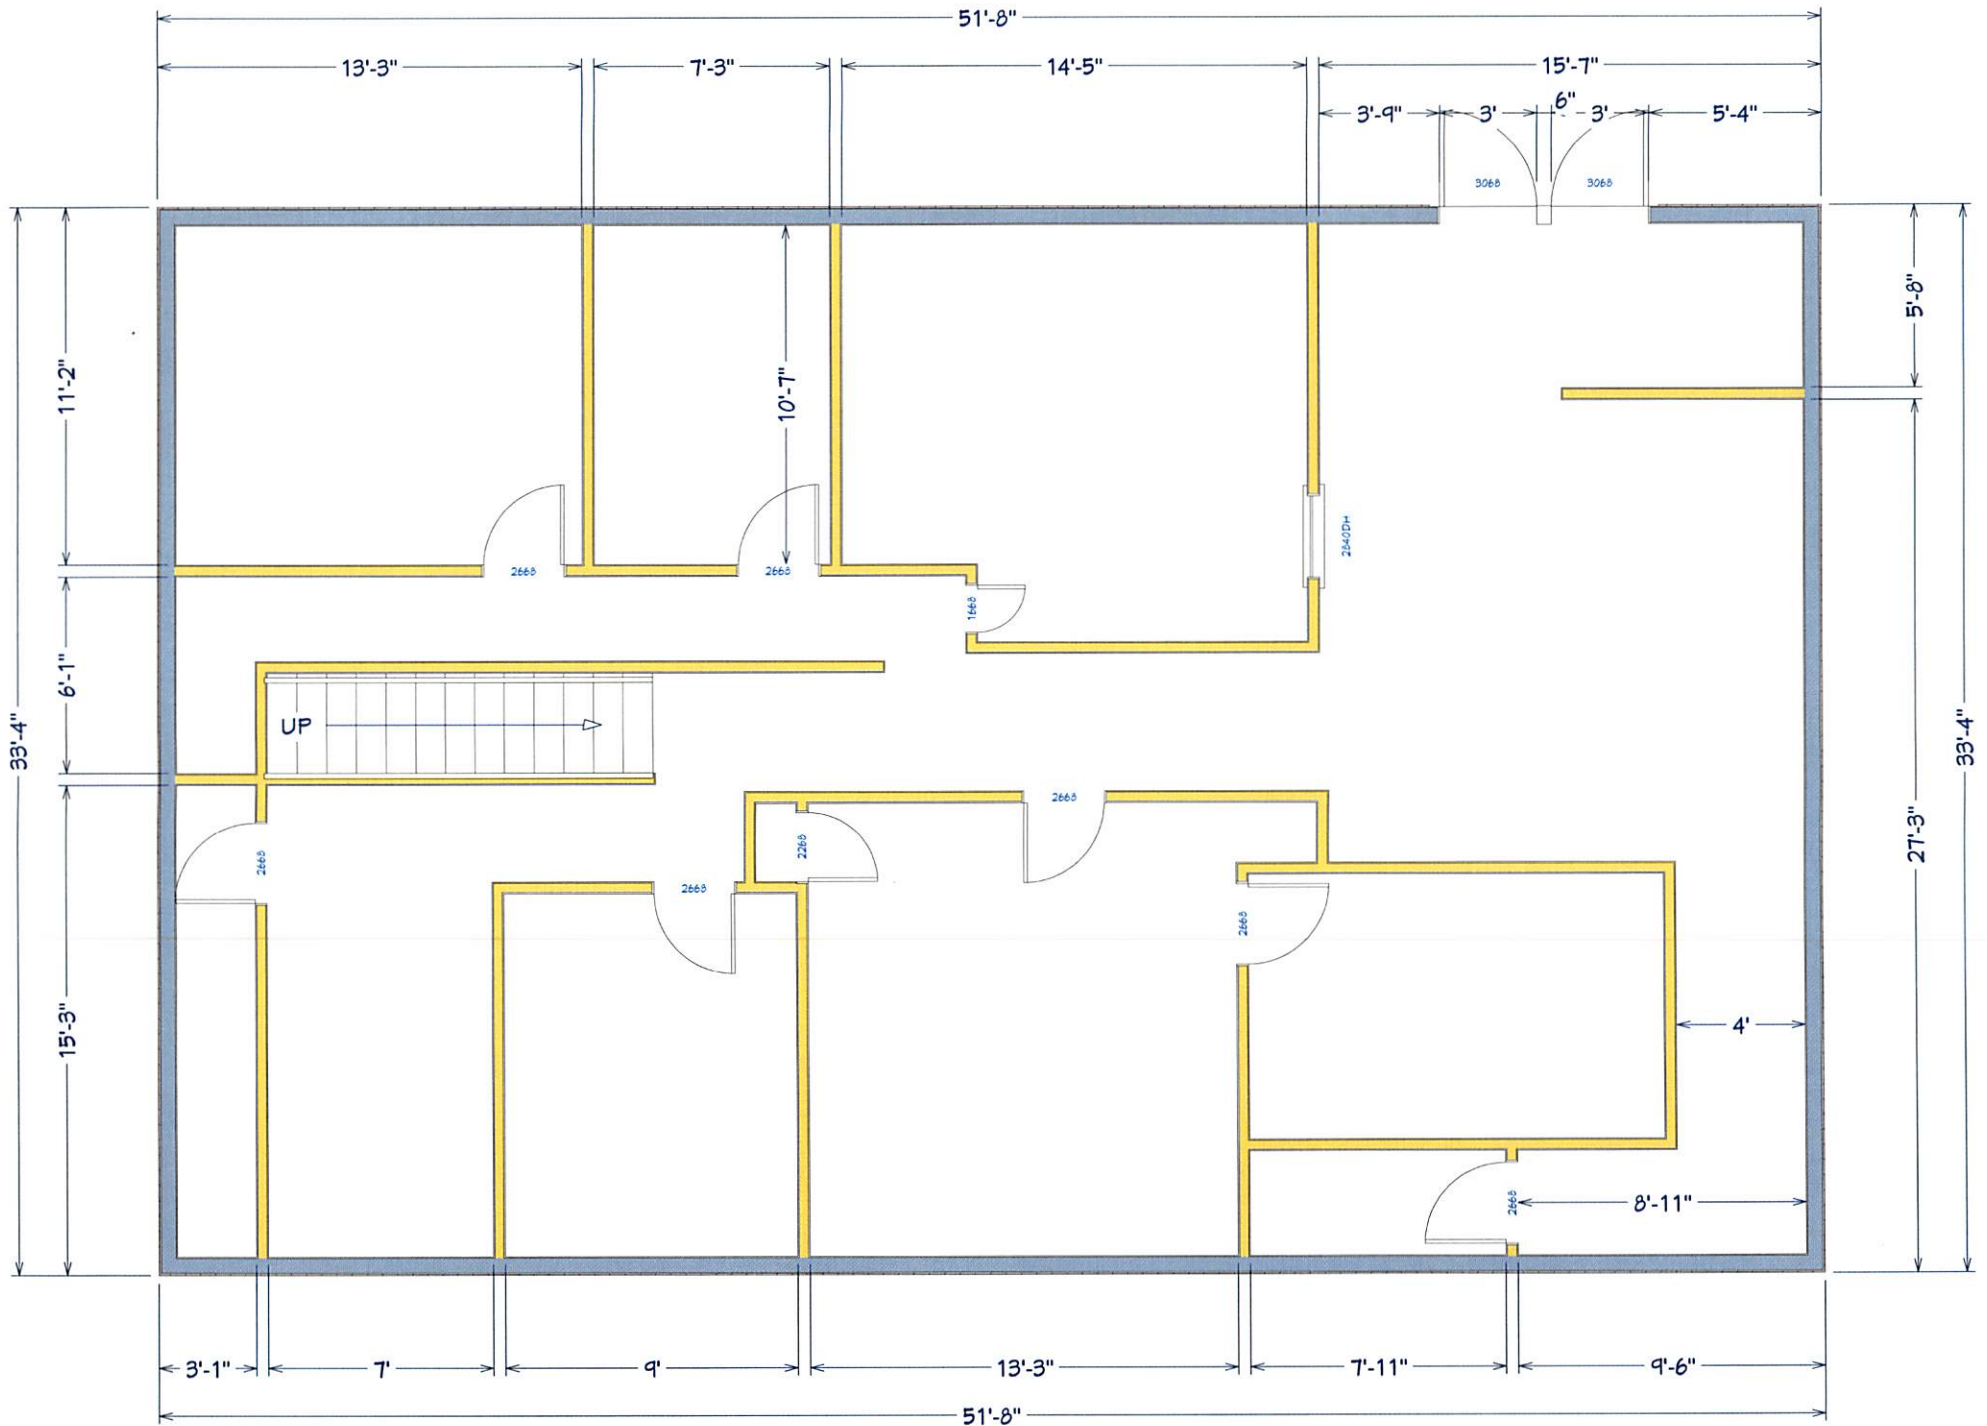

LIVING AREA 6918 Ridge Building #1 Ground Floor
1708 SQ FT

6918 RIDGE RD BUILDING #1 SECOND FLOOR
1708 SQ FT

6918 RIDGE RD BUILDING #2 GROUND FLOOR
4069 SQ FT

6918 RIDGE RD BUILDING #2 SECOND FLOOR
4064 SQ FT